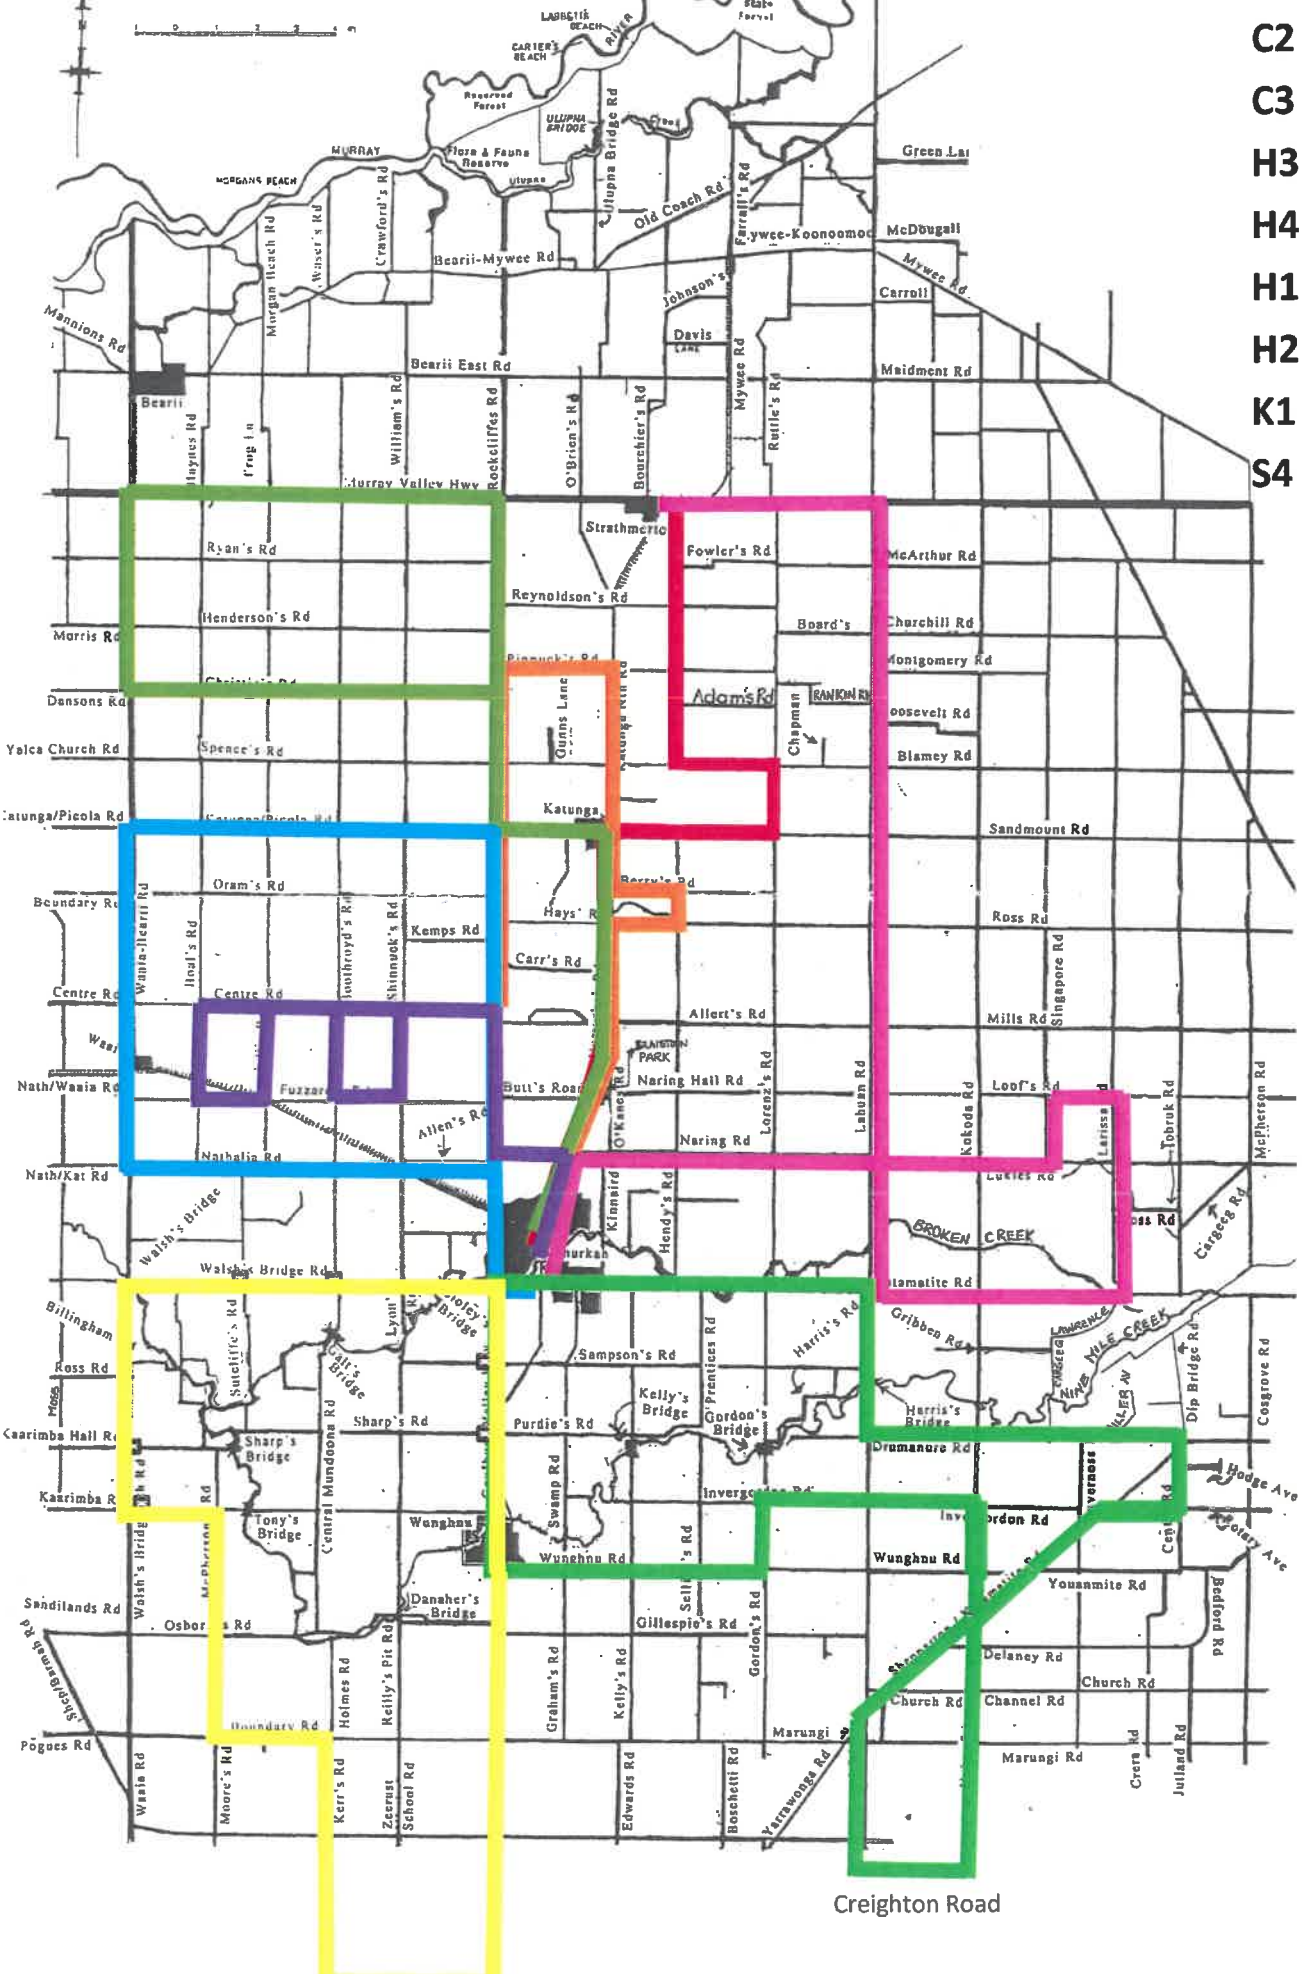

PLAN OF SHIRE OF NUMURKAH

- All Bus**
- C2
 - C3
 - H3
 - H4
 - H1
 - H2
 - K1
 - S4

Tallygaroopna West—Bunbartha Road

Creighton Road