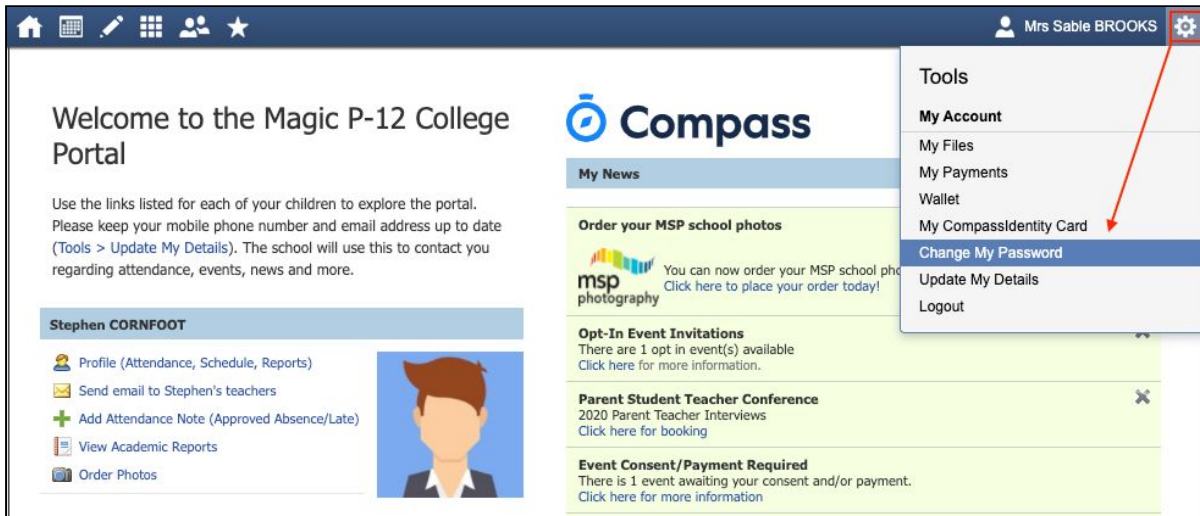

How To: Change your Password

If you need to change your password, go to the cog icon and select 'Change my Password'.

Key in the required information ensuring your new password meets the set guidelines. Click 'Save' to update.